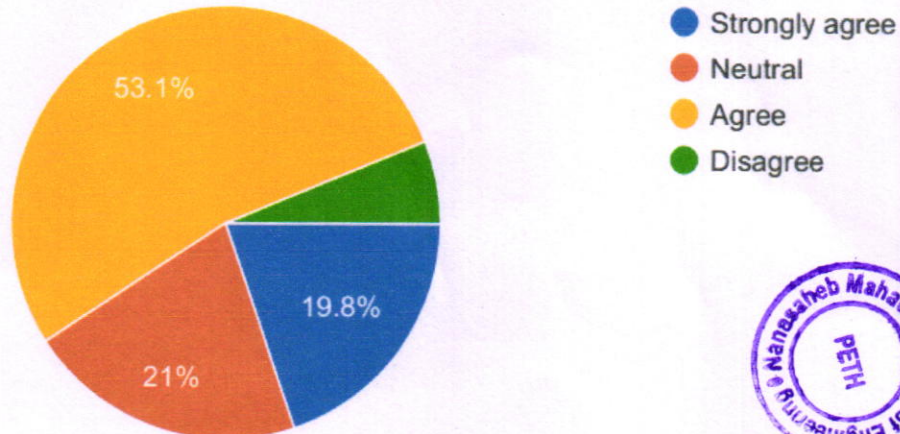

Nanasaheb Mahadik College of Engineering Peth

Students Satisfaction Survey Report

AY 2018-19

The student's satisfaction survey was conducted for batch of AY 2018-19. The details of quaternary asked and response details are given below

01 The program offered during year was stimulating and challenging ?

02 The program curriculum offered was rich and work orientated ?

03 There was good variety of electives TO Choose from ?

8 How would you rate T&P facility ?