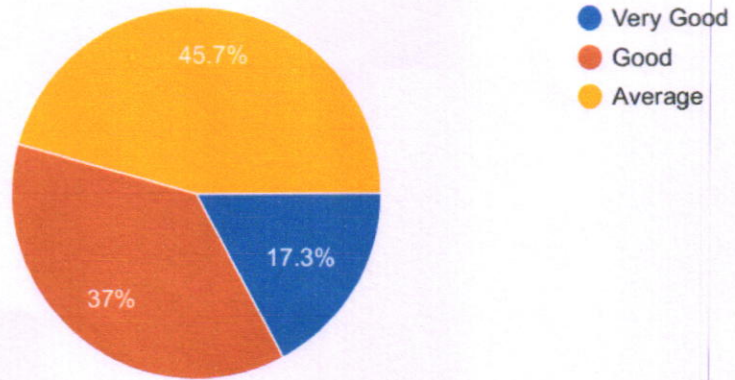

01 The program offered during year was stimulating and challenging ?

02 The program curriculum offered was rich and work orientated ?

03 There was good variety of electives TO Choose from ?

8 How would you rate T&P facility ?