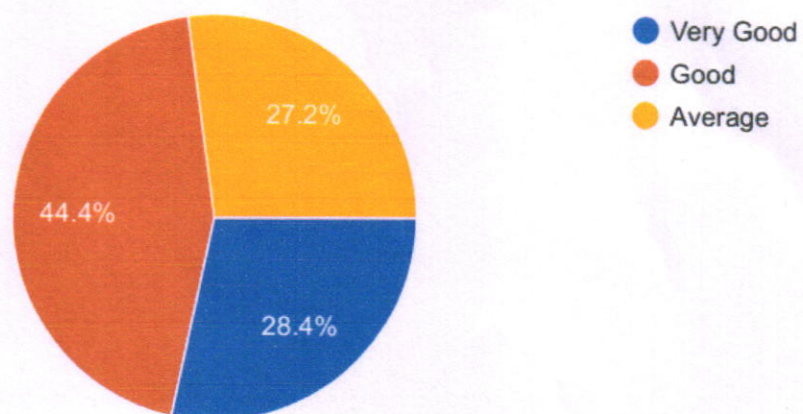

11 How would you rate your exerinance in office and account section ?