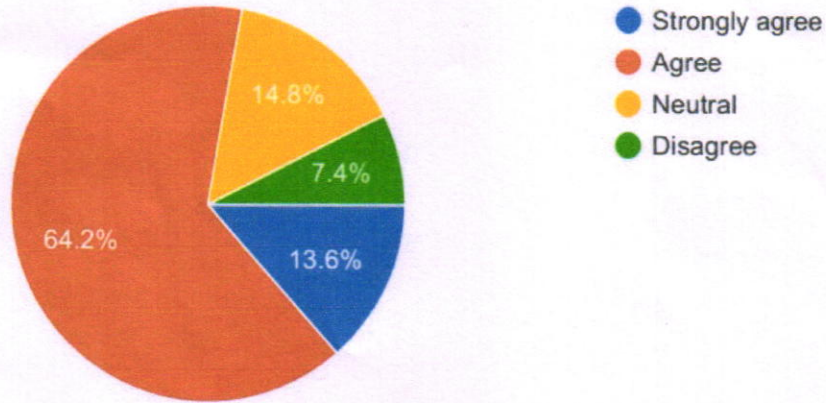

Nanasaheb Mahadik College of Engineering Peth

Students Satisfaction Survey Report

AY 2018-19

The student's satisfaction survey was conducted for batch of AY 2018-19. The details of quaternary asked and response details are given below

01 The program offered during year was stimulating and challenging ?

02 The program curriculum offered was rich and work orientated ?

03 There was good variety of electives TO Choose from ?

8 How would you rate T&P facility ?