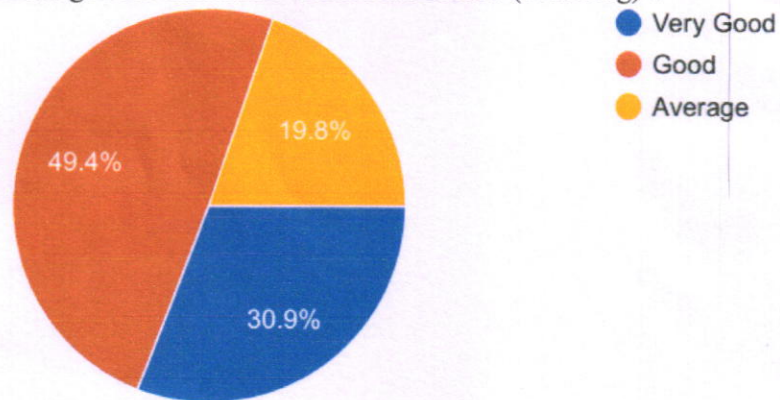

10 How would you rate general assistance other than classes (Teaching) ?