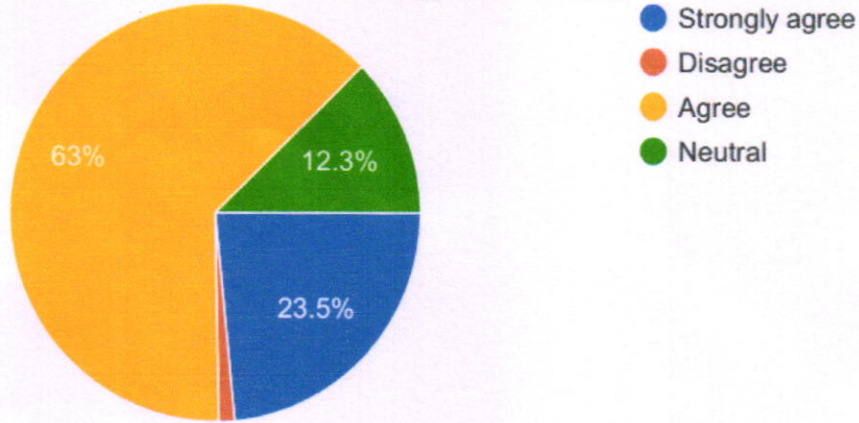

Nanasaheb Mahadik College of Engineering Peth

Students Satisfaction Survey Report

AY 2018-19

The student's satisfaction survey was conducted for batch of AY 2018-19. The details of quaternary asked and response details are given below

01 The program offered during year was stimulating and challenging ?

02 The program curriculum offered was rich and work orientated ?

03 There was good variety of electives TO Choose from ?

8 How would you rate T&P facility ?