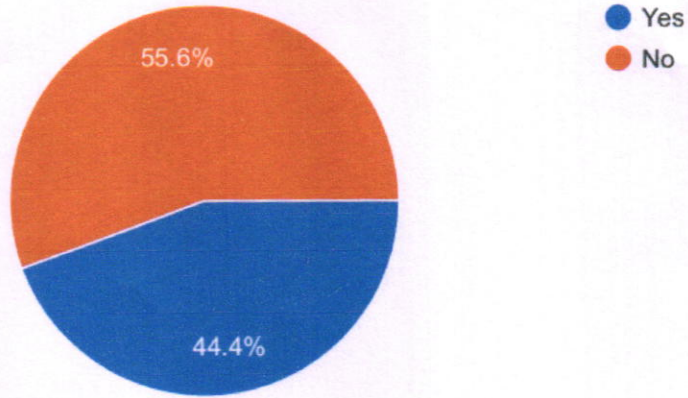

12 The faculty had to up to date knowlege and skills ?

13 The faculty were perceptive and understood the indivisual needs of the needs ?

14 The faculty demonstrated enthusiasm for their subjected as well as for teaching?

15 The faculty took a keen interest in the professional development of the studnets ?

16 The faculty were accesible outside of the class room ?

17 The faculty evaluated assignments regularly, and gives feedback on studnets performance at regular interval?

18 Did you ever experience or notice any of the following kinds of discrimination on the campus ?

19 Have you got the placement from college ?

20 Were you satisfied with the T&P efforts of the college administration?