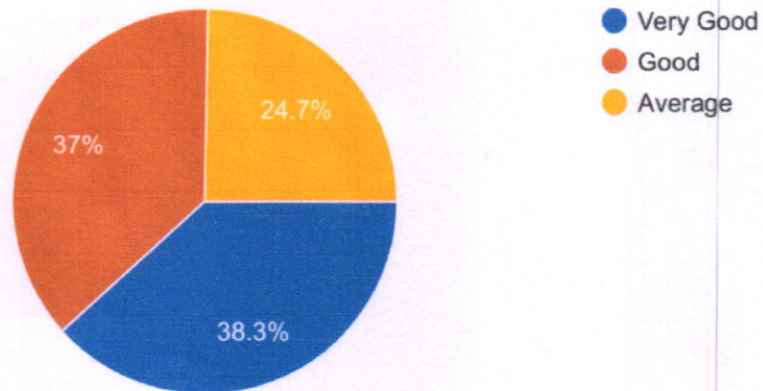

09 How would you rate canteen and over all campus environment ?